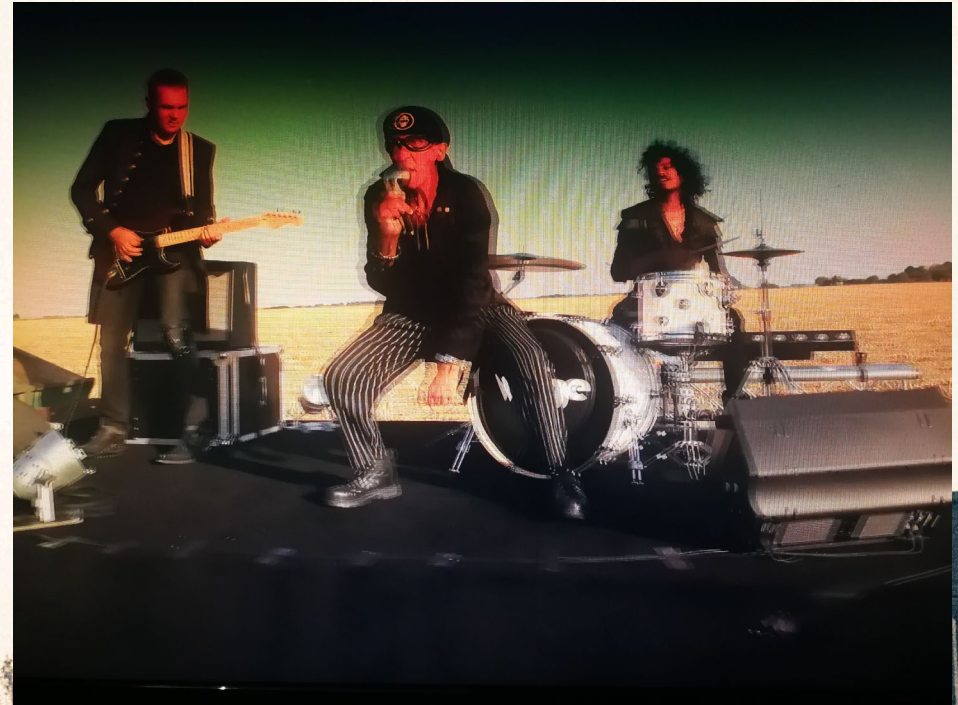

In CONCERT

The Verge takes great care in their live performances with new arrangements and a visual aesthetic with costumes and a well thought-out stage design.

Very comfortable, the band takes its audience into a "dance madness".

2018 - 2023

Enghien les Bains (95) Festival « Sur le Lac » et Auditorium.

Paris (75) Les Trois Baudets

Paris (75) La Boule Noire

Ermont (95) La Briqueterie

Saint Prix (95) Place de la Mairie

Saint Leu (59) La Croix Blanche

Montreuil (93) O'Gib

Auvers Sur Oise (95) Le Café de La Paix

Anizy Le Château (02) Salle de spectacles

Clermont Sur Oise (60) Salle de spectacle A. Pomery.

Les Villaines (95) Place de la Mairie

Paris (75) La Camillienne

Butry Festival (95)

Vierzon (18) Café O'Berry

Nozay Festival (91)