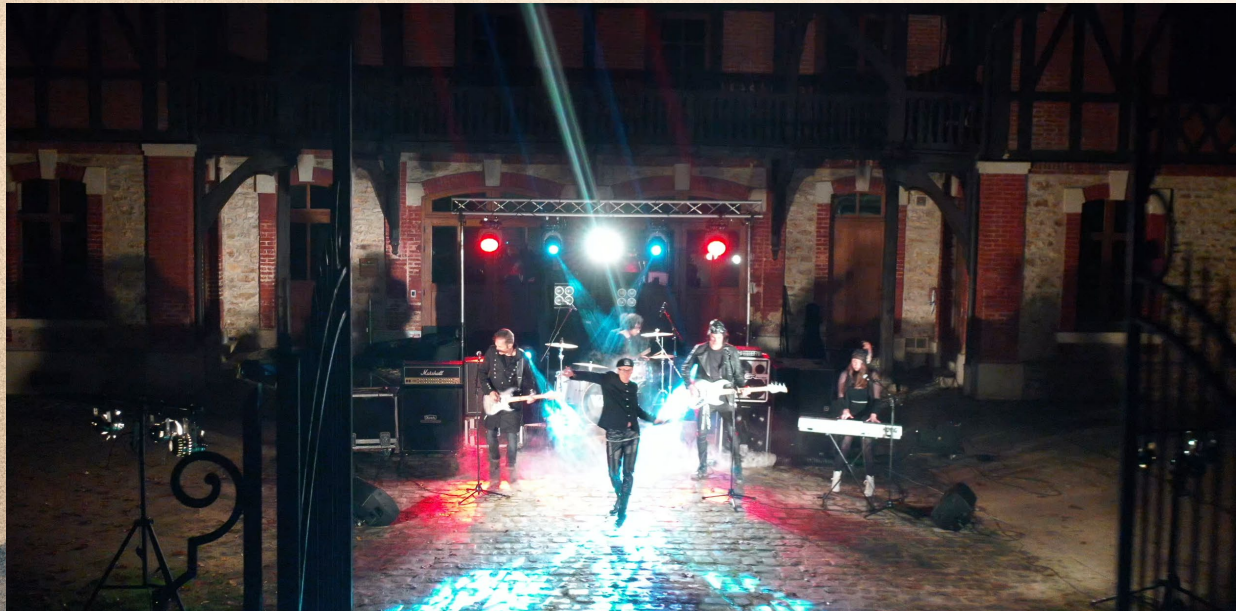

The Verge PRESS 2022

Management Eric Métais

+33 6 09 74 99 21

Short Bio :

- 2014, creation.
- 2017, first release « *So Close So Far* »
- 2019, second release « *Million Years* »
- 2021, signature at Label M&O Music
- 2022, third release « *Eccentric Girl* »

Ludy : keyboards – voices

Livia : bass guitar – voices

Jammaria : drums – voices

In CONCERT

The Verge takes great care in their live performances with new arrangements and a visual aesthetic with costumes and a well thought-out stage design.

Very comfortable, the band takes its audience into a "dance madness".

2018 - 2023

Enghien les Bains (95) Festival « Sur le Lac » et Auditorium.

Paris (75) Les Trois Baudets

Paris (75) La Boule Noire

Ermont (95) La Briqueterie